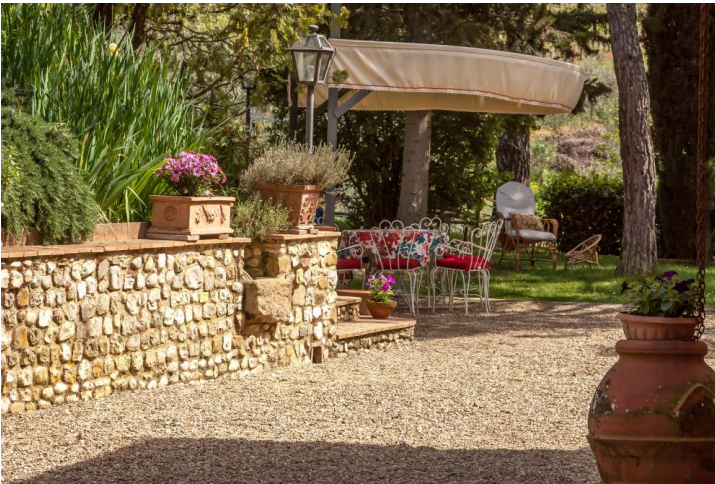

Tuscany Inside

REAL ESTATE

Agency TUSCANY INSIDE REAL ESTATE DI RIVIECCIO ANNA
Cell. Tel No: 0039 335 829 8214
Email: info@tuscanynside.it

The real estate advertisings are made based on the information and documentation provided by the owner.
Tuscany Inside Real Estate by Anna Rivieccio is not responsible for any inaccuracies, imperfections or anything else.