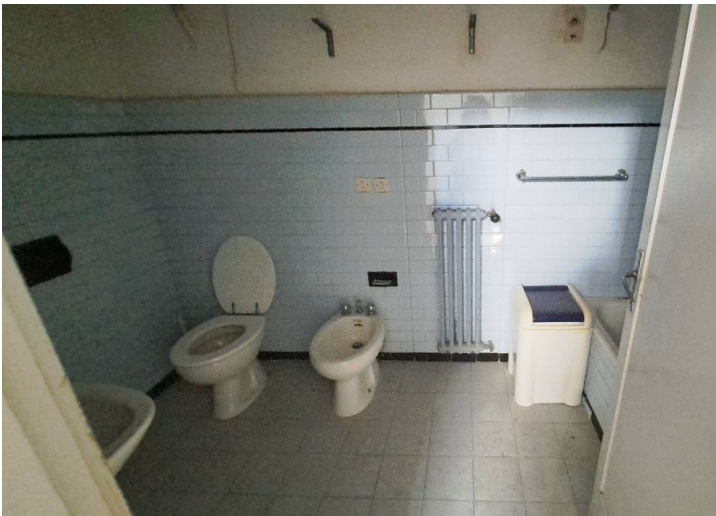

Tuscany Inside

REAL ESTATE

Agency TUSCANY INSIDE REAL ESTATE DI RIVIECCIO ANNA
Cell. Tel No: 0039 335 829 8214
Email: info@tuscanynside.it

The real estate advertisings are made based on the information and documentation provided by the owner.
Tuscany Inside Real Estate by Anna Riviuccio is not responsible for any inaccuracies, imperfections or anything else.