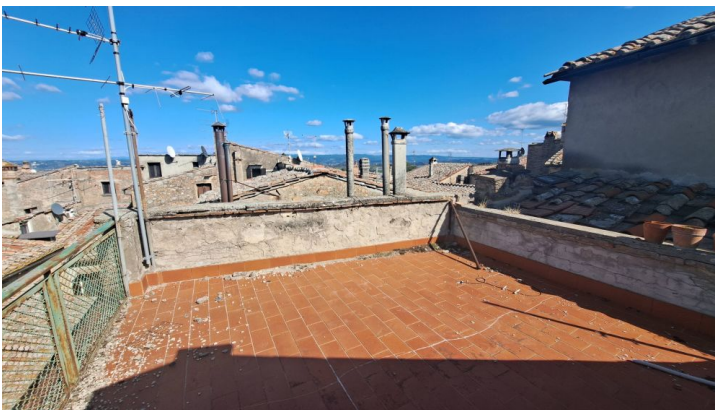

Tuscany Inside

REAL ESTATE

Agency TUSCANY INSIDE REAL ESTATE DI RIVIECCIO ANNA
Cell. Tel No: 0039 335 829 8214
Email: info@tuscanyside.it

The real estate advertisings are made based on the information and documentation provided by the owner.
Tuscany Inside Real Estate by Anna Rivieccio is not responsible for any inaccuracies, imperfections or anything else.

GEOGRAPHIC DATA

Municipality	San Gimignano
Province	Siena
Region	Toscana
Country	Italy
Location	Centre

PROPERTY FEATURES

Energy rating	G, lpe 396.33 kWh/m² year
m²	335
Rooms	N. 9
Bedrooms	N. 4
Bathrooms	N. 3
Terrace	N. 2
Cellars	N. 1 / m² 20

FLOORS / ENTRANCE

Nr. Floors	4
Independent entrance	Yes

GARDENS AND GROUNDS

Gardens	m² 20 / internal courtyard