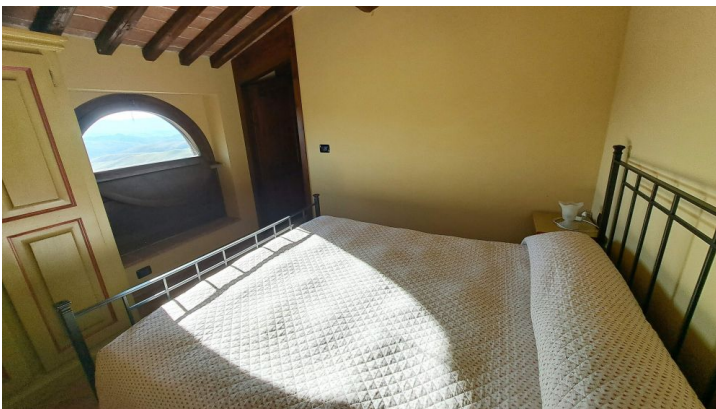

Tuscany Inside

REAL ESTATE

Agency TUSCANY INSIDE REAL ESTATE DI RIVIECCIO ANNA
Cell. Tel No: 0039 335 829 8214
Email: info@tuscaninside.it

The real estate advertisings are made based on the information and documentation provided by the owner.
Tuscany Inside Real Estate by Anna Riviaccio is not responsible for any inaccuracies, imperfections or anything else.