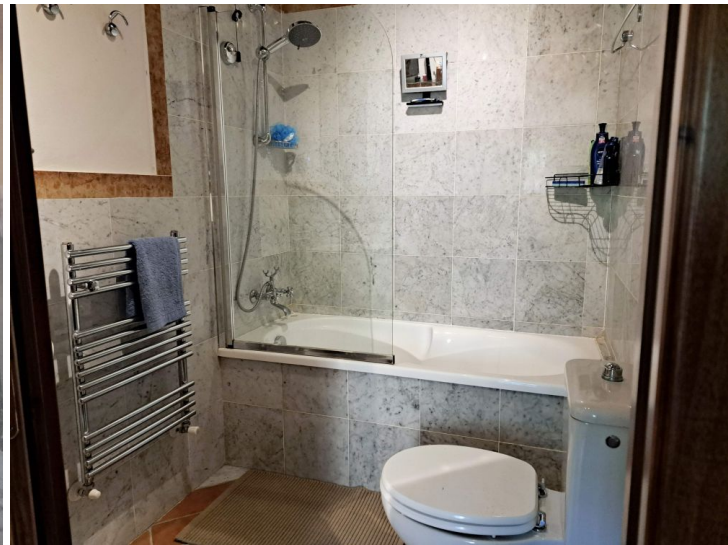

Tuscany Inside

REAL ESTATE

Agency TUSCANY INSIDE REAL ESTATE DI RIVIECCIO ANNA
Cell. Tel No: 0039 335 829 8214
Email: info@tuscanynside.it

The real estate advertisings are made based on the information and documentation provided by the owner.
Tuscany Inside Real Estate by Anna Riviaccio is not responsible for any inaccuracies, imperfections or anything else.