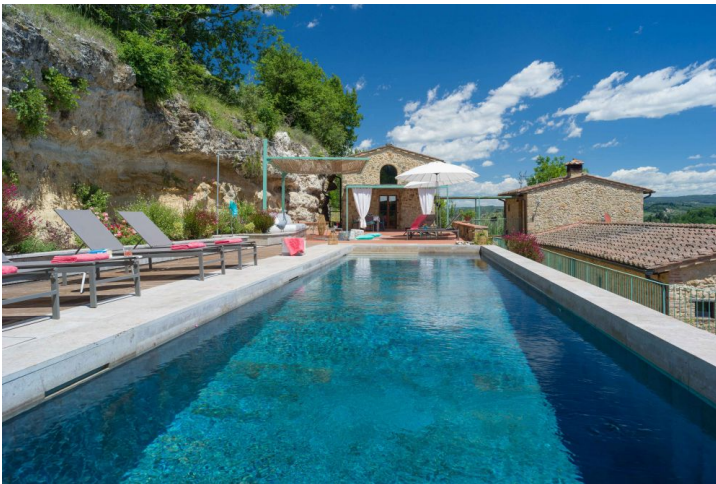

Tuscany Inside

REAL ESTATE

Agency TUSCANY INSIDE REAL ESTATE DI RIVIECCIO ANNA
Cell. Tel No: 0039 335 829 8214
Email: info@tuscanynside.it

The real estate advertisings are made based on the information and documentation provided by the owner.
Tuscany Inside Real Estate by Anna Riviuccio is not responsible for any inaccuracies, imperfections or anything else.

GEOGRAPHIC DATA		PROPERTY FEATURES	
Municipality	Poggibonsi	Energy rating	G, EP gl, nren 300,78
Province	Siena	m²	320
Region	Toscana	Bedrooms	N. 4
Country	Italy	Bathrooms	N. 5
Location	Countryside		

FLOORS / ENTRANCE		ACCESSORIES	
Nr. Floors	3	Heating	Gpl Propane Gas
		Air conditioning	Yes
		Comments	furniture is included

GARDENS AND GROUNDS	
Adjoining land	m² 15000