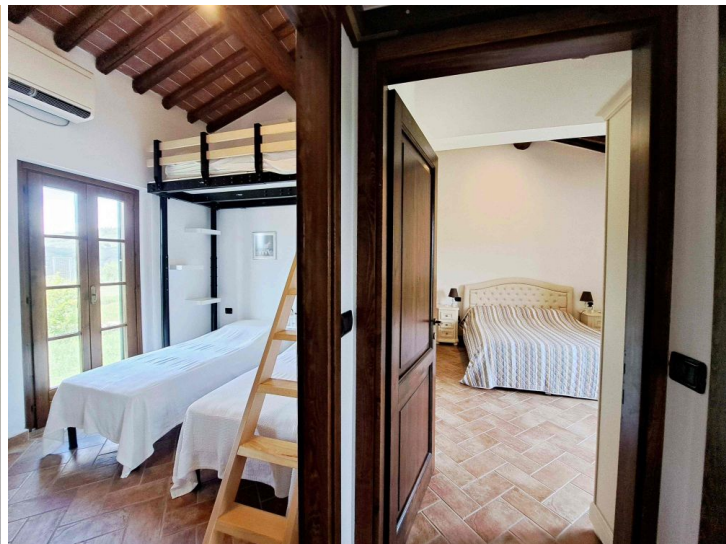

Tuscany Inside

REAL ESTATE

Agency TUSCANY INSIDE REAL ESTATE DI RIVIECCIO ANNA
Cell. Tel No: 0039 335 829 8214
Email: info@tuscanynside.it

The real estate advertisings are made based on the information and documentation provided by the owner.
Tuscany Inside Real Estate by Anna Riviuccio is not responsible for any inaccuracies, imperfections or anything else.